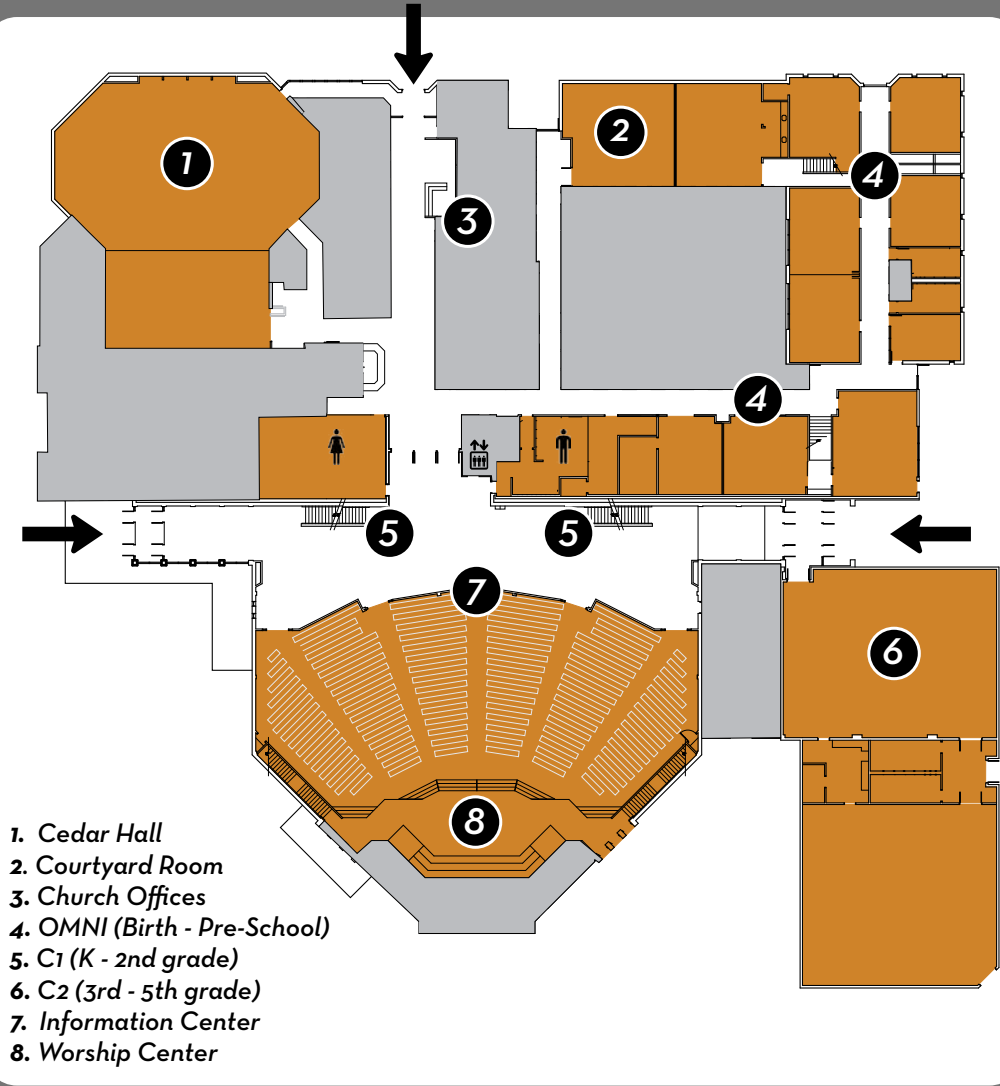

Gaines St NE

5th St NE

Hood St NE

Church St NE

SALEM ALLIANCE CHURCH

MAP

Broadway Street

Market Street

Gaines Street

Hood Street

Shipping Street

5th Street

Church Street